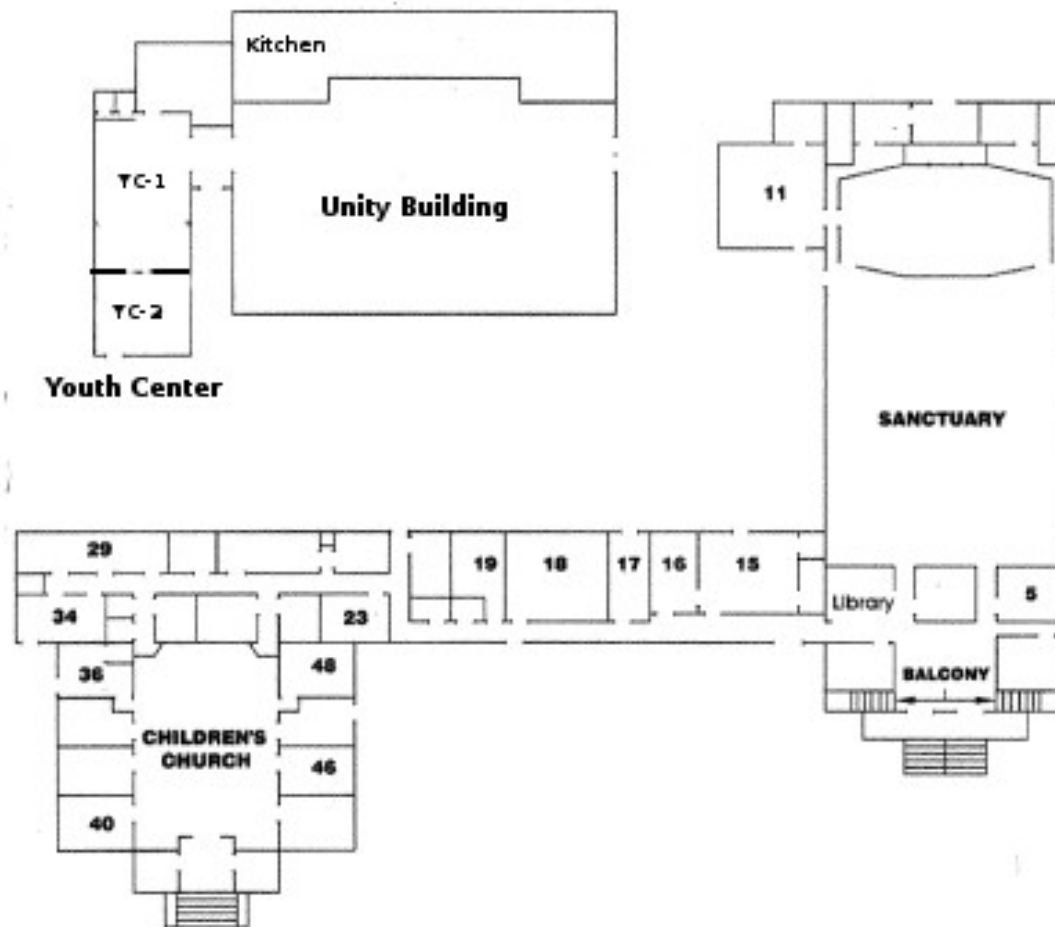

- YC-1 . . . . . Grades 9-12
- YC-2 . . . . . Grades 6-8
- 5 . . . . . Joy Class
- 15 . . . . . Nursery
- 16 . . . . . Toddlers (MDO)
- 17 . . . . . Fresh-Brewed
  Adults (18-25)
- 18 . . . . . Harvesters (70+)
- 19 . . . . . Sunshine (50-69)
- 23 . . . . . Young Couples
- 29 . . . . . Doves (Ladies)
- 34 . . . . . Sportsmen (Men)
- 36 . . . . . ages 3 & 4
- 39 . . . . .
- 40 . . . . . Grades 4 & 5
- 46 . . . . .
- 48 . . . . . K & Grade 1