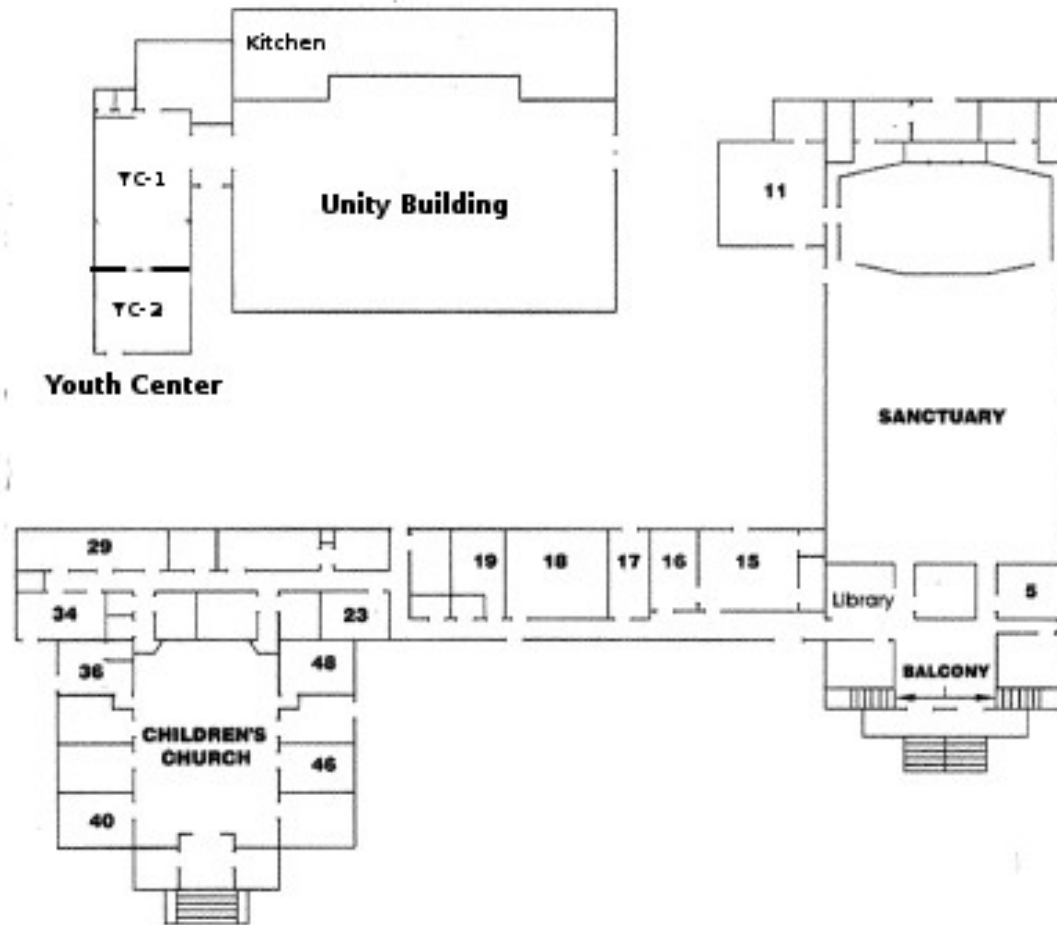

- YC-1 . . . . . Grades 9-12
- YC-2 . . . . . Grades 6-8
- 5 . . . . . Joy Class
- 15 . . . . . Nursery
- 16 . . . . . Toddlers (MDO)
- 17 . . . . . Fresh-Brewed
  Adults (18-25)
- 18 . . . . . Harvesters (70+)
- 19 . . . . . Sunshine (50-69)
- 23 . . . . . Young Couples
- 29 . . . . . Doves (Ladies)
- 34 . . . . . Sportsmen (Men)
- 36 . . . . . ages 3 & 4
- 39 . . . . .
- 40 . . . . . Grades 4 & 5
- 46 . . . . .
- 48 . . . . . K & Grade 1